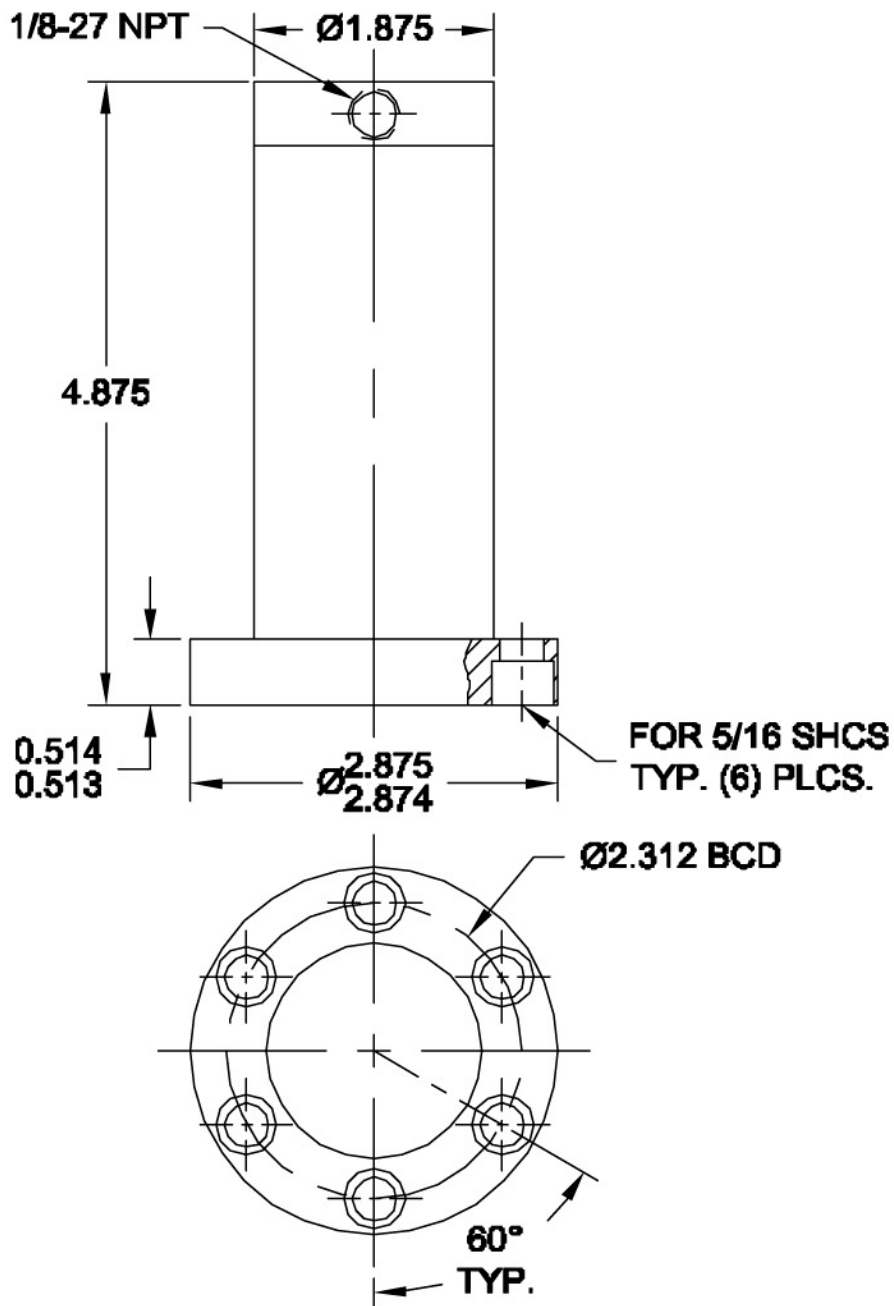

CYLINDER LOCK - FLANGE MOUNT

CAT. # PD438F

EDWARD D. SEGEN & CO, LLC
100 Enterprise Drive, Ft. Loramie, OH 45845
PH: 937.295.2281 FAX: 937.295.3677
www.toolingtechgroup.com

THE INFORMATION CONTAINED HEREIN MAY BE THE SUBJECT OF PENDING OR CONTEMPLATED PATENTS,
AND IS FURNISHED WITHOUT PREJUDICE TO THE PATENT RIGHTS OF EDWARD D. SEGEN & CO, LLC.