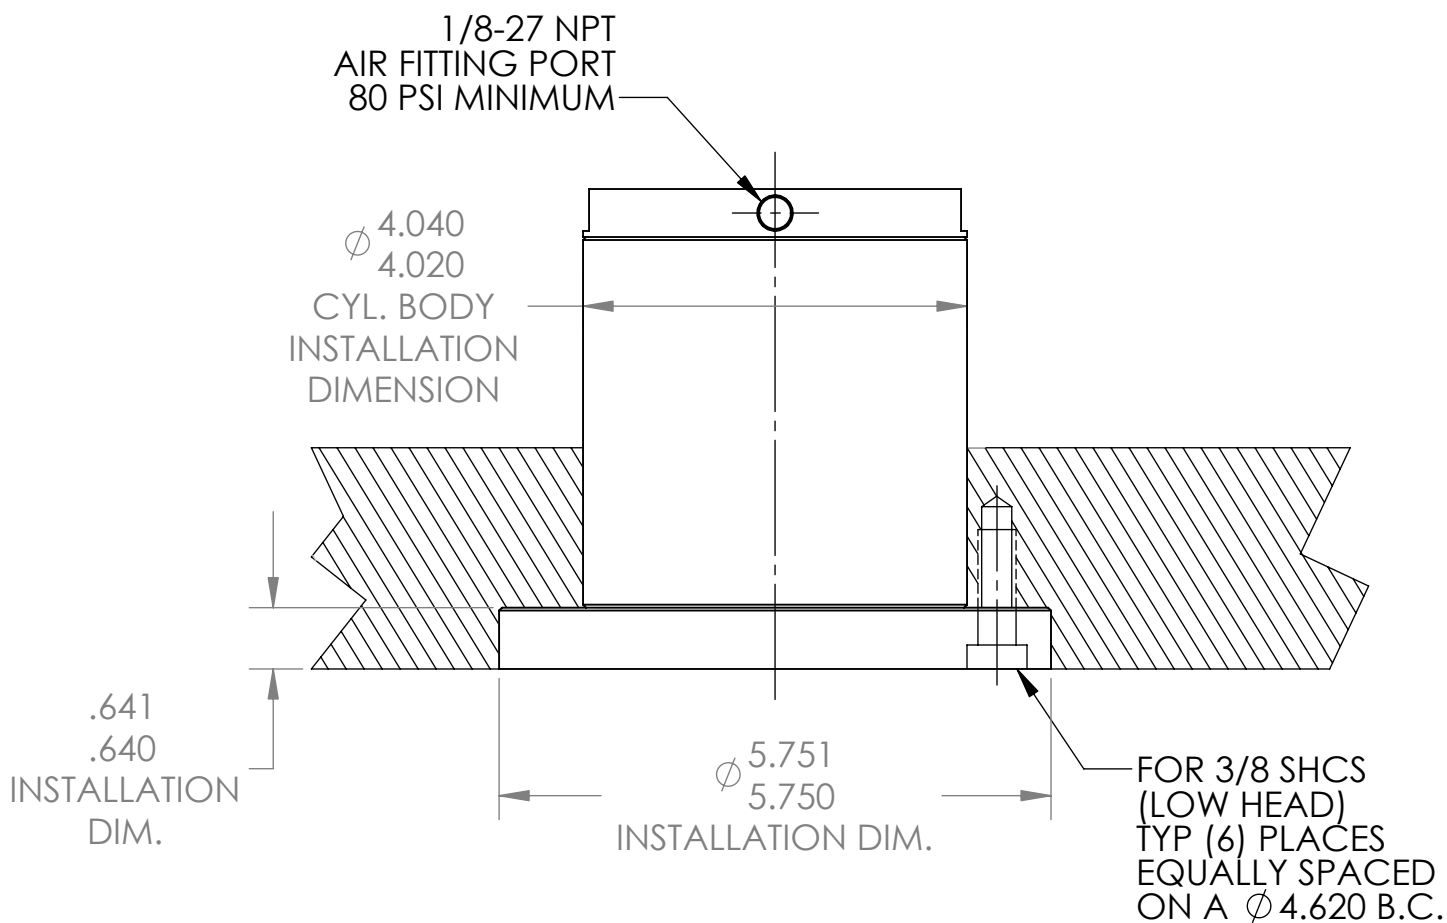

CYLINDER LOCK - FLANGE MOUNT INSTALLATION INFORMATION FOR CAT. # PD500

EDWARD D. SEGEN & CO, LLC

100 Enterprise Drive, Ft. Loramie, OH 45845

PH: 937.295.2281 FAX: 937.295.3677

www.toolingtechgroup.com

THE INFORMATION CONTAINED HEREIN MAY BE THE SUBJECT OF PENDING OR CONTEMPLATED PATENTS,
AND IS FURNISHED WITHOUT PREJUDICE TO THE PATENT RIGHTS OF TOOLING TECHNOLOGY, LLC.