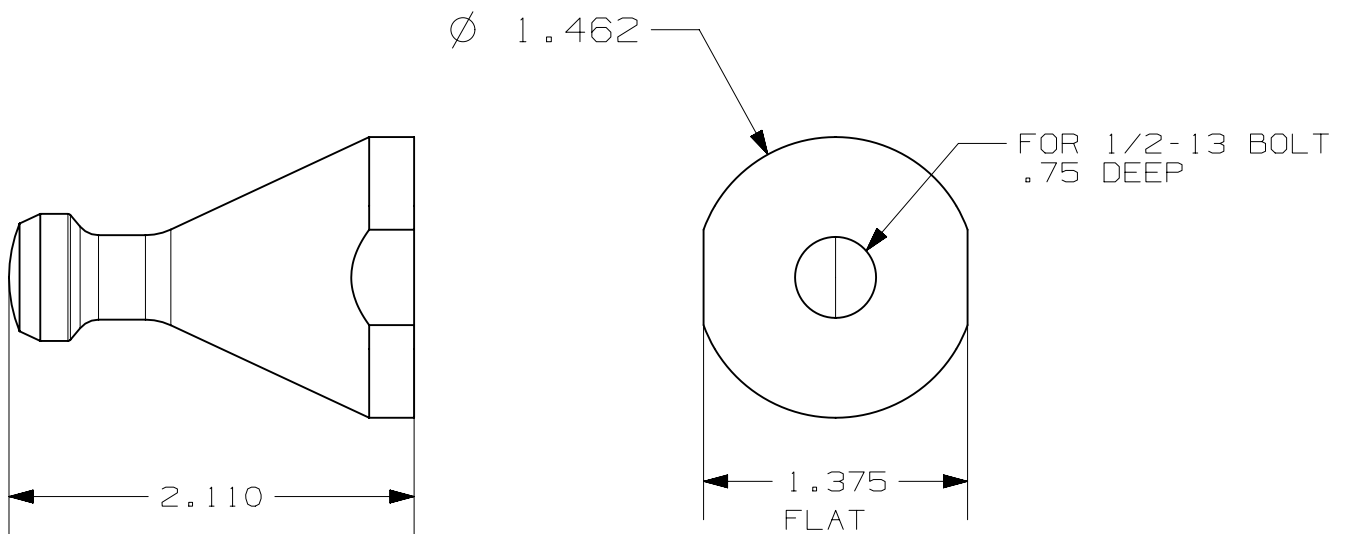

KNOB - SELF ALIGNMENT

CAT # PD438SAHS

Tooling Technology, LLC

100 Enterprise Drive, Ft. Loramie, OH 45845

PH.937.295.3672 FAX 937.295.3677

www.toolingtechgroup.com